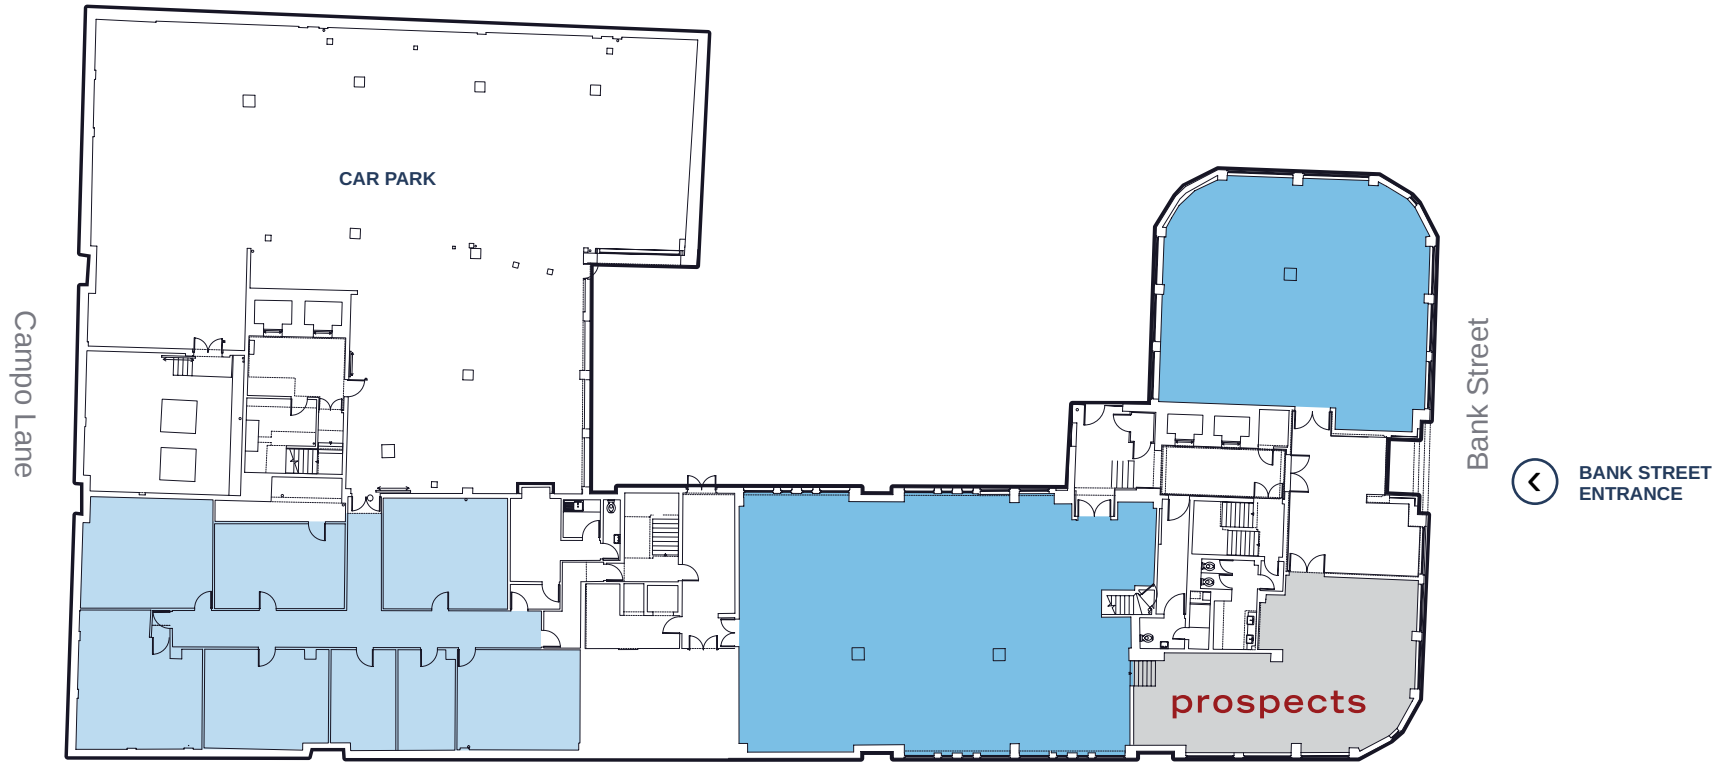

LEVEL 0

SUITES AVAILABLE FROM 1,580 – 2,574 SQ FT

■ ARCHIVE SPACE ■ AVAILABLE FLOORSPACE ■ OCCUPIED FLOORSPACE

SYNERGY