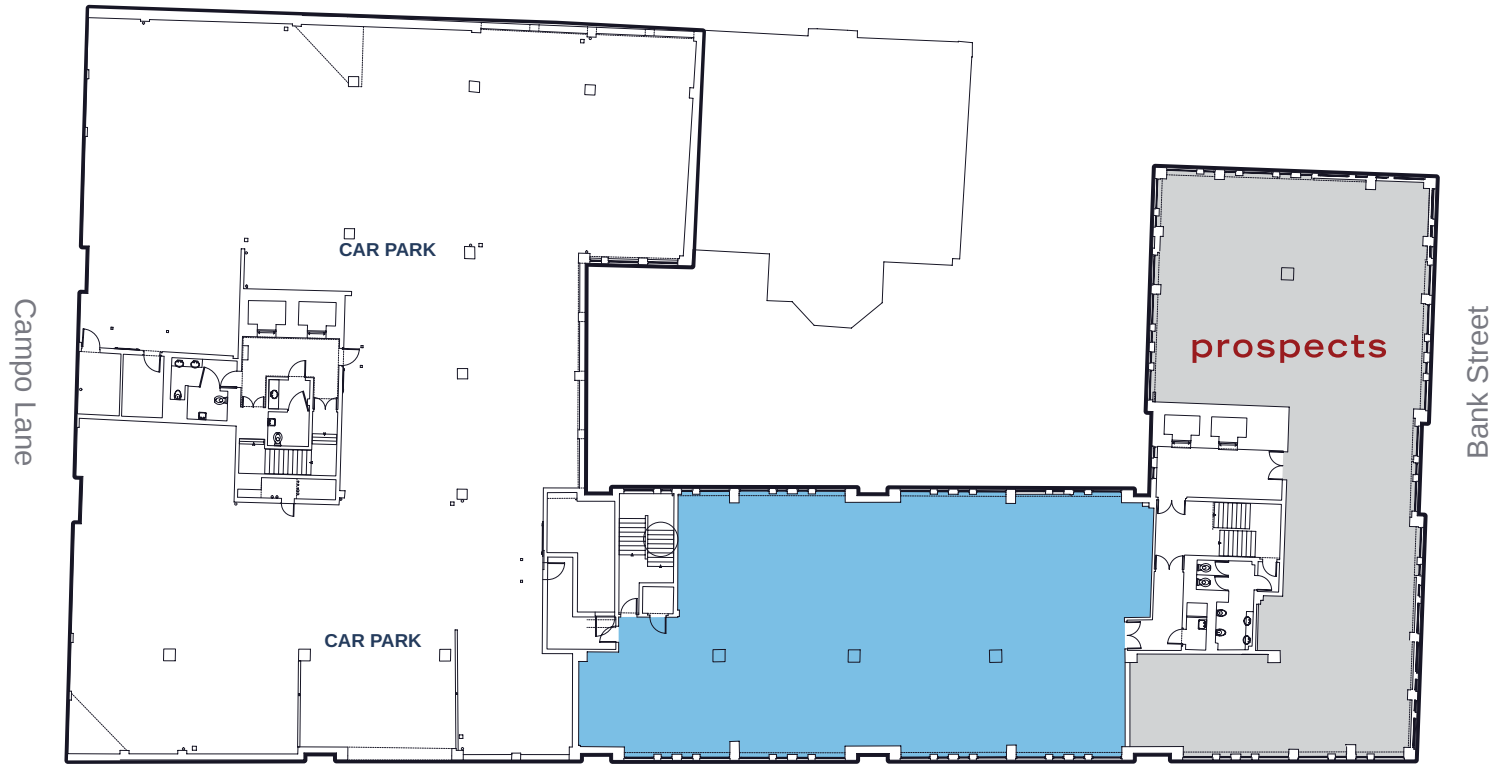

LEVEL 1

SUITES AVAILABLE FROM 1,578 - 3,295 SQ FT

↑ CAR PARK ENTRANCE

■ AVAILABLE FLOORSPACE ■ OCCUPIED FLOORSPACE