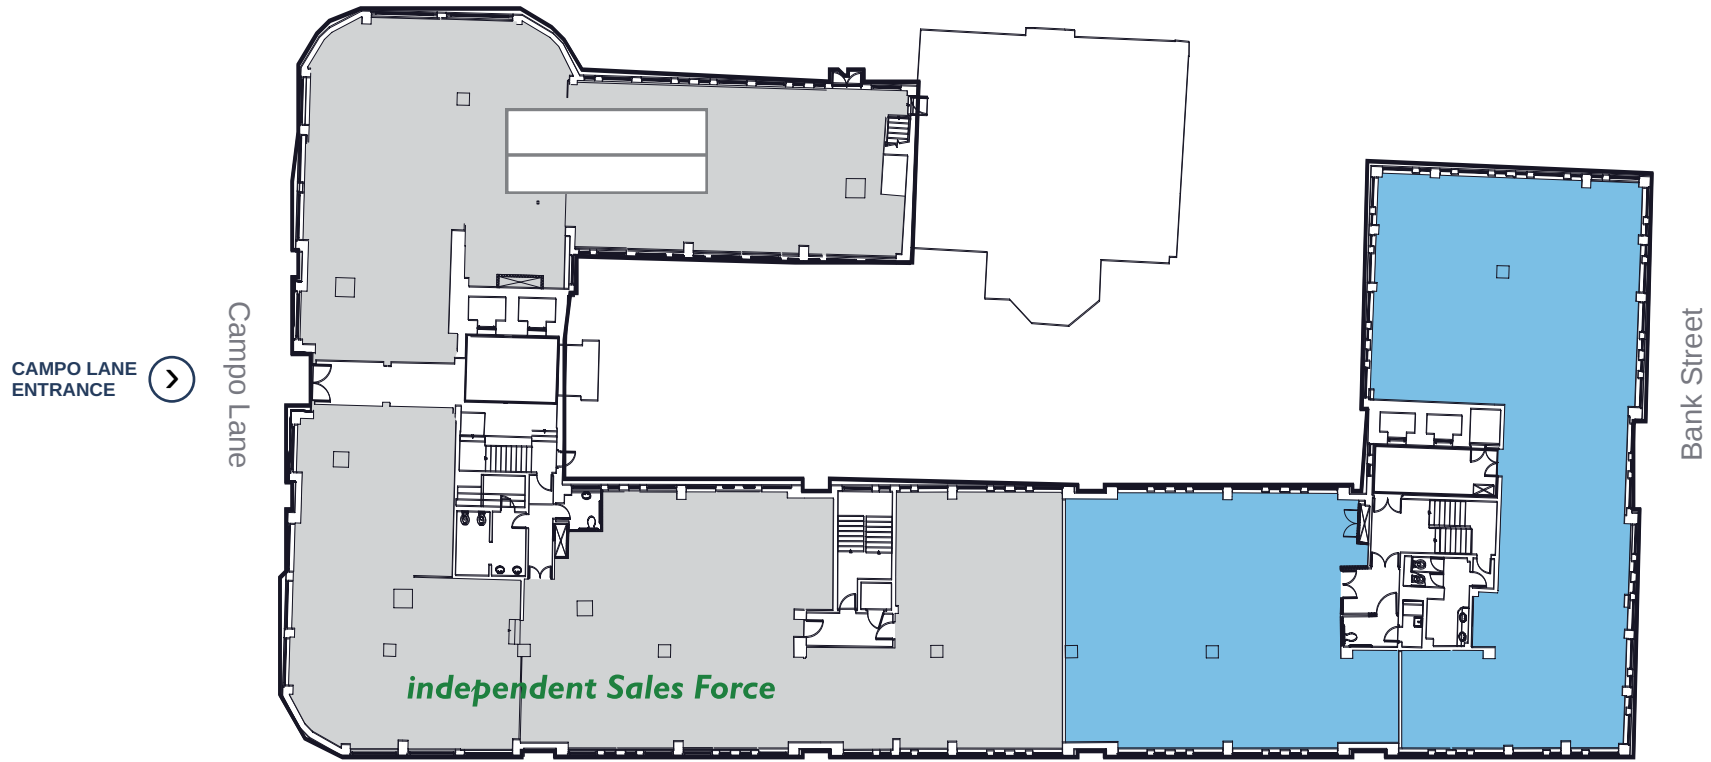

LEVEL 2

SUITES AVAILABLE FROM 1,766 – 5,056 SQ FT

■ AVAILABLE FLOORSPACE ■ OCCUPIED FLOORSPACE