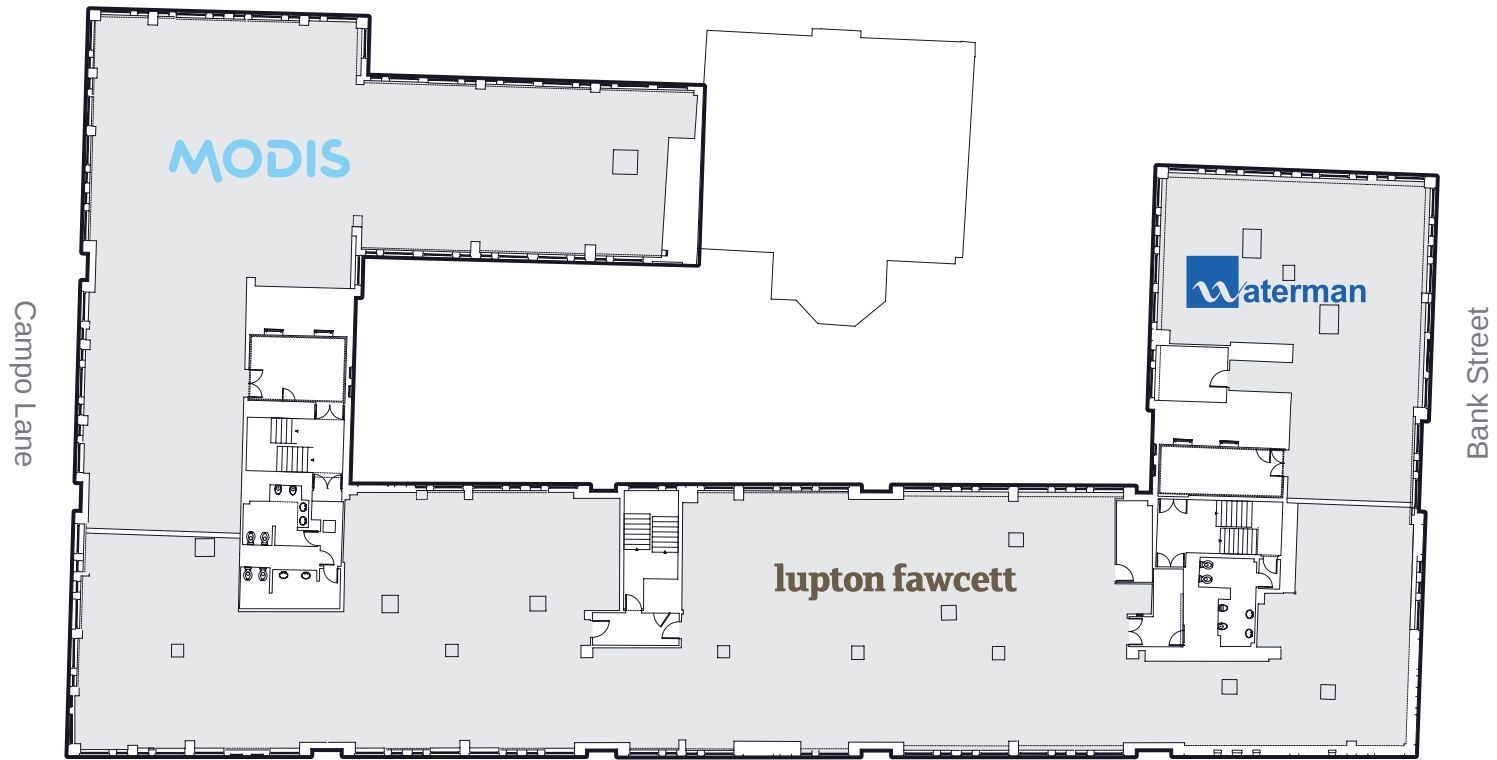

LEVEL 3

SUITES AVAILABLE FROM 757 SQ FT

■ AVAILABLE FLOORSPACE ■ OCCUPIED FLOORSPACE