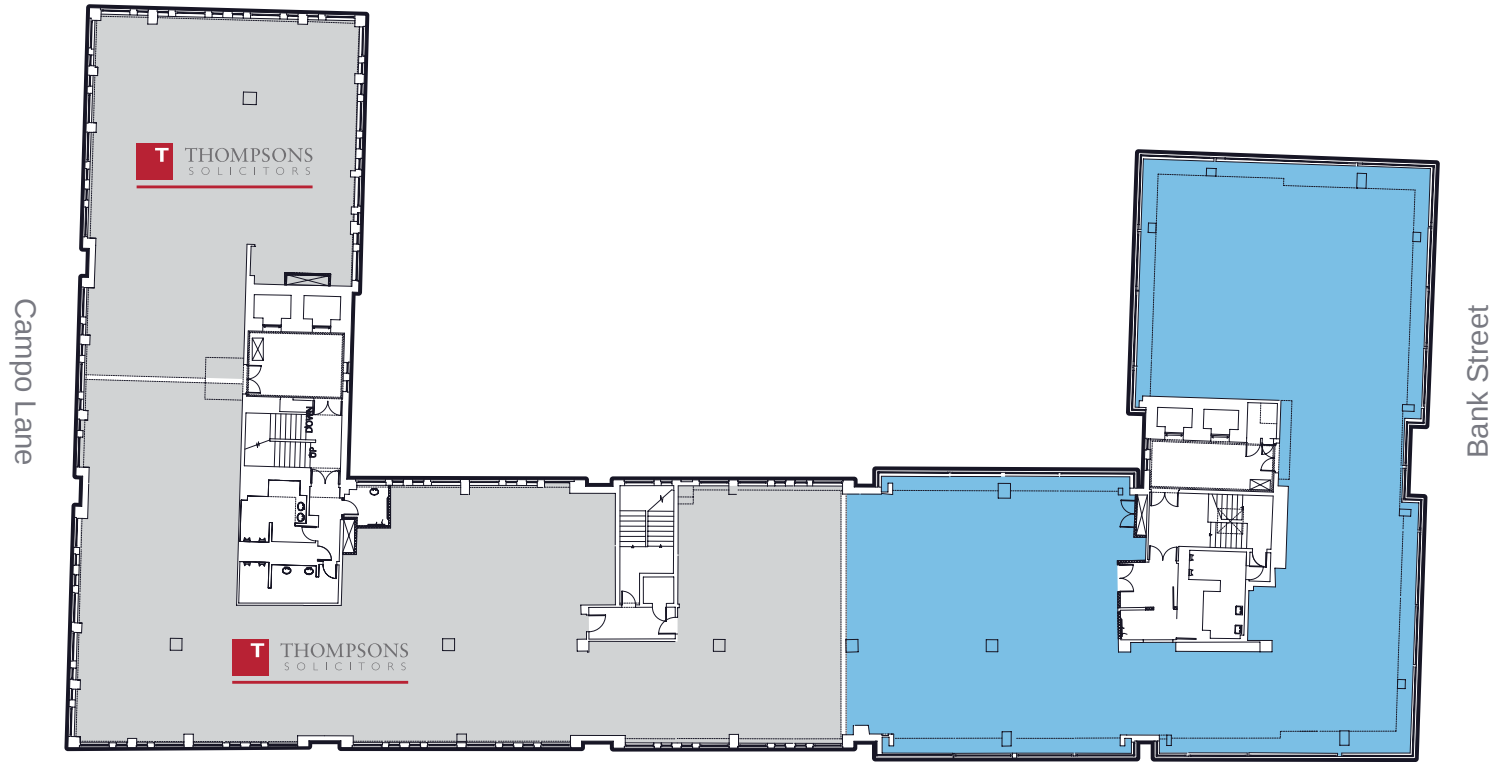

LEVEL 4

SUITES AVAILABLE FROM 5,660 SQ FT

■ AVAILABLE FLOORSPACE ■ OCCUPIED FLOORSPACE